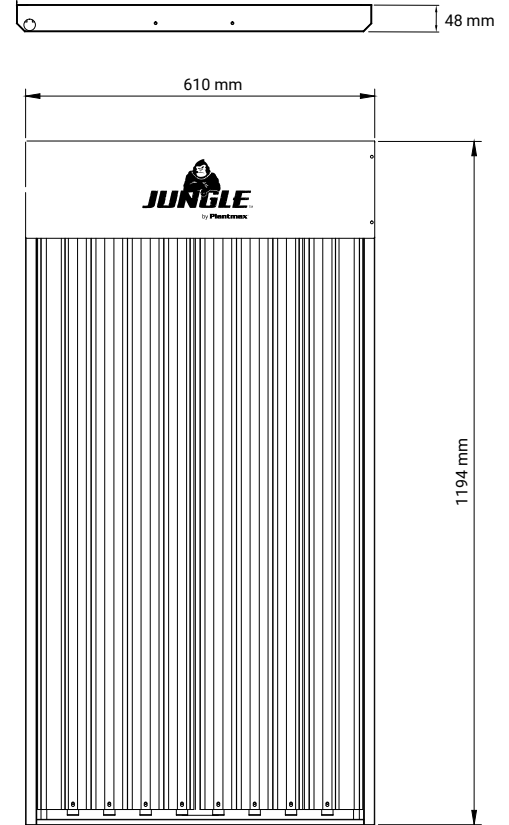

# T5 LED 48 FIXTURE

Description: **JUNGLE T5 LED 48 Fixture**

Item Number	JN-LED/T5/48
Number of LED Strips	8
LED Type	Type B, Double-ended
Input Voltage	120 to 77V
Wattage per LED	25W
Total Wattage	200W
CCT	6,500K
Light Output	28,000 Lumens
Rated Diode Lifetime	50,000 hours
Max Ambient Temperature	100°F / 40°C
Lifetime Rated (Hours)	>50,000
Fixture Weight	17.0 lbs / 7.7 kg
Fixture L x W x H	47.1" x 26.2" x 1.9" (1196 x 665 x 48 mm)
Certification Standard	ETL, UL1993, UL1598 Wet Location & CE

### Max Amperage by Voltage Service (100-277V)

Voltage	120V	208V	240V	277V
Amperage	1.6A	0.96A	0.83A	0.72A