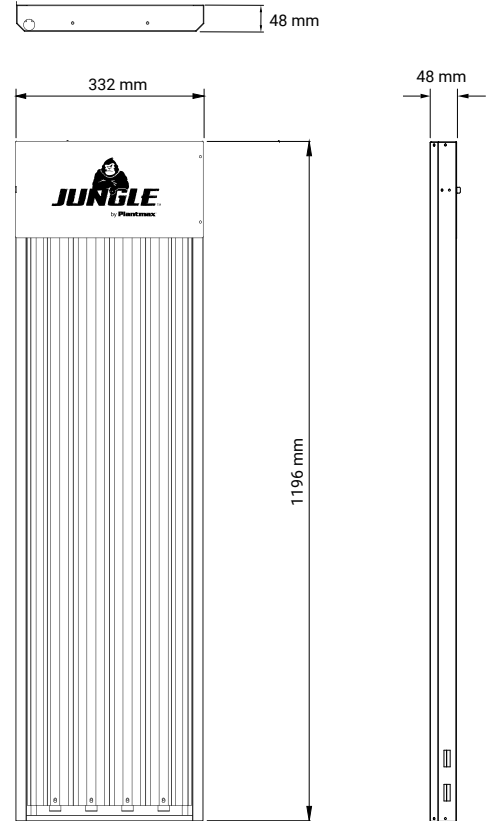

**ADVANCED INDOOR
LED LIGHTING**

by **Plantmax**

SPECIFICATION SHEET

T5 LED 44 FIXTURE

Description: **JUNGLE T5 LED 44 Fixture**

Item Number	JN-LED/T5/44
Number of LED Strips	4
LED Type	Type B, Double-ended
Input Voltage	120 to 277V
Wattage per LED	25W
Total Wattage	100W
CCT	6,500K
Light Output	14000 Lumens
Rated Diode Lifetime	50,000 hours
Max Ambient Temperature	100°F / 40°C
Lifetime Rated (Hours)	>50,000
Fixture Weight	13.5 lbs / 6.1 kg
Fixture L x W x H	47.1" x 13.1" x 1.9" (1196 x 332 x 48 mm)
Certification Standard	ETL, UL1993, UL1598 Wet Location & CE

Max Amperage by Voltage Service (100-277V)

Voltage	120V	208V	240V	277V
Amperage	0.83A	0.48A	0.41A	0.36A

Daisy Chain Connectivity

*Recommended number of parallel connections as follow

- 120V – supports up to 9 fixtures
- 240V – supports up to 19 fixtures
- 277V – supports up to 22 fixtures