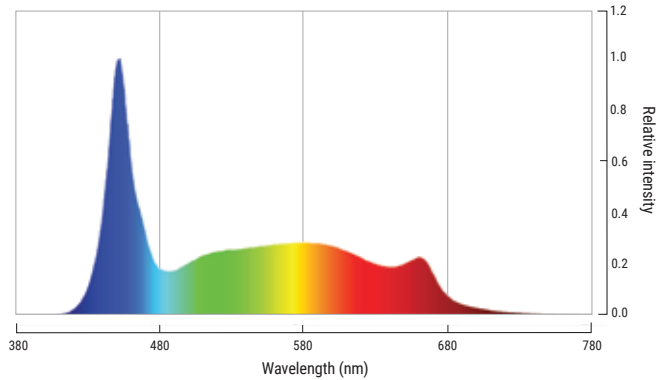

**ADVANCED INDOOR  
LED LIGHTING**

**SPECIFICATION SHEET**

Item Code: **JN-LED/2BC/18/277**  
 Description: **JUNGLE 18W Clone LED (2 Pack) 120-277V**

Item Number	JN-LED/2BC/18/277
Number of Units	2
Standard Canopy Height	1.43"
Efficacy	2.2 $\mu\text{mol}/\text{j}$
PPF	39.6 $\mu\text{mol}/\text{s}$
Input Power (Per Strip)	18W
Input Voltage	120 - 277V
Frequency	50/60 Hz
Power Factor	>0.94
Max Ambient Temperature	40°C / 104°F
Lifetime Rated (Hours)	>54,000
Light Distribution	120°
Fixture Weight	0.84 lbs (0.72kg)
Fixture L x W x H	44.13" x 1.13" x 1.38" (1121 x 29 x 35 mm)
Certification Standard	ETL, FCC & CE

**Max Amperage by Voltage Service**

Voltage	120V	208V	240V	277V
Amperage	0.15A	0.086A	0.075A	0.064A

**Daisy Chain Connectivity**

\*Recommended number of parallel connections as follow

- 120V – supports up to 50 strips
- 208V – supports up to 85 strips
- 240V – supports up to 100 strips
- 277V – supports up to 115 strips