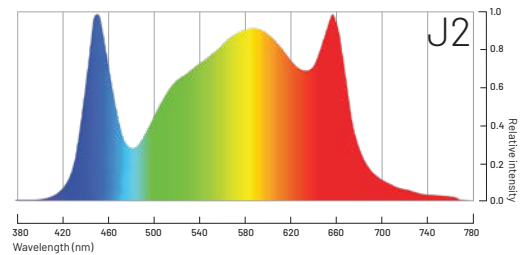

Product Highlights

- Full Cycle Spectrum LED
- External Control Connectivity
- Energy Efficient (40% less energy than HPS lamps)
- Corrosion Resistance
- Surge Protection
- Multiple Mounting Options (Power Supply LED Driver)
- Warranty: 3-Year Standard, 5-Year Limited