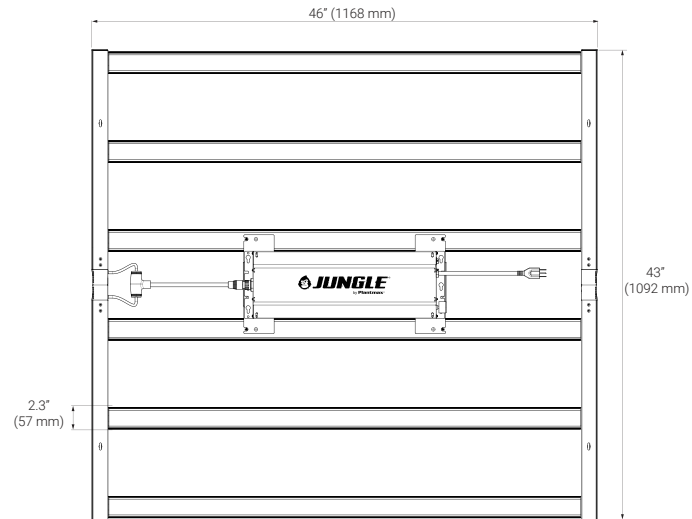

ADVANCED INDOOR LED LIGHTING

SPECIFICATION SHEET

Item Code: **JN-LED/G7**
 Description: **JUNGLE G7-2000**

Item Number	JN-LED/G7
Number of Light Bars	6
Efficacy	up to 2.8 $\mu\text{mol}/\text{j}$
PPF	2000 $\mu\text{mol}/\text{s}$
Input Power	720W
Input Voltage	120- 277V
Frequency	50/60Hz
Dimming	0-10V
Power Factor	>0.95
Max Ambient Temperature	104°F / 40°C
Lifetime Rated (Hours)	>50,000
Light Distribution	120°
Fixture Weight	18 lbs (8.2 kg)
Fixture Weight (with Driver)	32 lbs (14.5 kg)
Fixture L x W x H (inches)	46" x 43" x 4.25" (1168 x 1092 x 108 mm)
Certification Standard	ETL, DLC, UL8800, UL1598 Wet Location, IP65, FCC

Max Amperage by Voltage Service

Voltage	120V	208V	240V	277V
Amperage	6.0A	3.5A	3.0A	2.6A

Plug Type

- 10 feet AC Power Cord NEMA 6-15P (240V)
- Power Cord Adapter (240V/120V)

Extension Cord

- 3 feet DC Extension Cord*
- 6 feet DC Extension Cord*