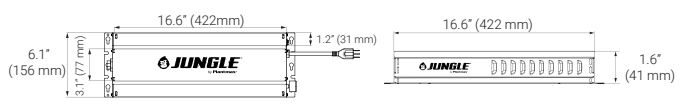

ADVANCED INDOOR LED LIGHTING

SPECIFICATION SHEET

Item Code: **JN-LED/G7**
 Description: **JUNGLE G7-2000**

Item Number	JN-LED/G7
Number of Light Bars	6
Efficacy	up to 2.8 $\mu\text{mol}/\text{j}$
PPF	2000 $\mu\text{mol}/\text{s}$
Input Power	720W
Input Voltage	120- 277V
Frequency	50/60Hz
Dimming	0-10V
Power Factor	>0.95
Max Ambient Temperature	104°F / 40°C
Lifetime Rated (Hours)	>50,000
Light Distribution	120°
Fixture Weight	18 lbs (8.2 kg)
Fixture Weight (with Driver)	32 lbs (14.5 kg)
Fixture L x W x H (inches)	46" x 43" x 4.25" (1168 x 1092 x 108 mm)
Certification Standard	ETL, DLC, UL8800, UL1598 Wet Location, IP65, FCC

Max Amperage by Voltage Service

Voltage	120V	208V	240V	277V
Amperage	6.0A	3.5A	3.0A	2.6A

Plug Type

- 10 feet AC Power Cord NEMA 6-15P (240V)
- Power Cord Adapter (240V/120V)

Extension Cord

- 3 feet DC Extension Cord*
- 6 feet DC Extension Cord*