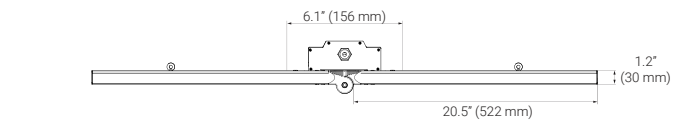

Product Highlights

- Full Cycle Spectrum LED
- External Control Connectivity
- Energy Efficient (40% less energy than HPS lamps)
- Corrosion Resistance
- Surge Protection
- Multiple Mounting Options (Power Supply LED Driver)
- Warranty: 3-Year Standard, 5-Year Limited